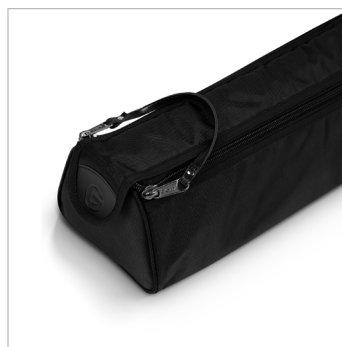

## FEATURES

- High quality 1680D nylon material
- 10 mm foam padding
- Dual zippers with single pull grip
- Carry straps positioned for even weight distribution
- Comfortable wrap-around handle

## DESCRIPTION

The BG SS 1 XXL B is an extremely robust, 10 mm thick padded carrying bag for a large speaker stand with a transport length of up to 1700 mm. It is made of water-repellent 1680D nylon, which is easy to clean. The base and all of the weight-bearing points are extra reinforced, while two carrying straps with a soft Velcro handle and two strong zips with a joint pull ensure easy handling.

## SPECIFICATIONS

Product number	GBGSS1XXLB
Product type	Stands and Tripod Accessories
Type	Transport bag
For number of stands	1
For type of stand	Speaker tripod
Color	Black
Material	Nylon 1608D
Thickness of padding	10 mm
Latch	YKK Zipper
Width	1740 mm
Height	170 mm
Depth	150 mm
Weight	1.5 kg