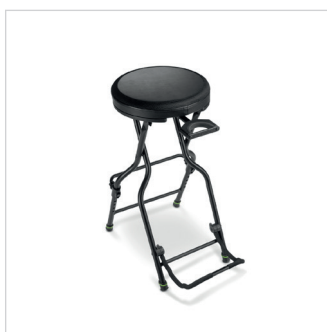

SPECIFICATIONS

Product number	GFGSEAT1
Product type	Benches and Seats
Type	Guitar barstool
Stand material	Die-cast aluminum, steel
Stand surface	Powder coated
Seat diameter	340 mm
Seat material	Fabric, leatherette, foam material
Height adjustment	None
Height	720 mm
Max. load capacity	120 kg
Seat color	Black
For guitars with bodylength (maximum)	560mm
Adjustable footrest	180 - 300mm
Transport length	940mm
Weight	6.277 kg