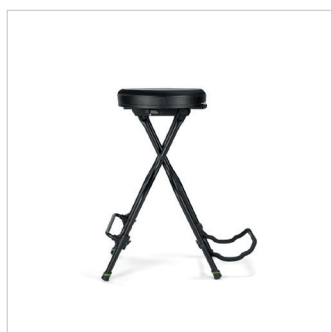

KORREKTE ENTSORGUNG DIESES PRODUKTS

(Gültig in der Europäischen Union und anderen europäischen Ländern mit Mülltrennung) Dieses Symbol auf dem Produkt oder dazugehörigen Dokumenten weist darauf hin, dass das Gerät am Ende der Produktlebenszeit nicht zusammen mit dem normalen Hausmüll entsorgt werden darf, um Umwelt- oder Personenschäden durch unkontrollierte Abfallentsorgung zu vermeiden. Bitte entsorgen Sie dieses Produkt getrennt von anderen Abfällen und führen es zur Förderung nachhaltiger Wirtschaftskreisläufe dem Recycling zu. Als Privatkunde erhalten Sie Informationen zu umweltfreundlichen Entsorgungsmöglichkeiten über den Händler, bei dem das Produkt erworben wurde, oder über die entsprechenden regionalen Behörden. Als gewerblicher Nutzer kontaktieren Sie bitte Ihren Lieferanten und prüfen die ggf. vertraglich vereinbarten Konditionen zur Entsorgung der Geräte. Dieses Produkt darf nicht zusammen mit anderen gewerblichen Abfällen entsorgt werden.