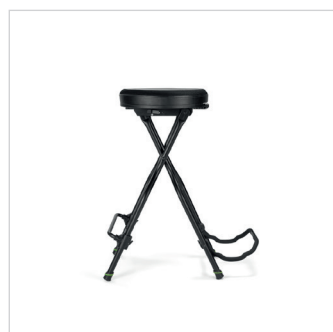

SPECIFICATIONS

Product number	GFGSEAT1
Product type	Benches and Seats
Type	Guitar barstool
Stand material	Die-cast aluminum, steel
Stand surface	Powder coated
Seat diameter	340 mm
Seat material	Fabric, leatherette, foam material
Height adjustment	None
Height	720 mm
Max. load capacity	120 kg
Seat color	Black
For guitars with bodylength (maximum)	560mm
Adjustable footrest	180 - 300mm
Transport length	940mm
Weight	6.277 kg