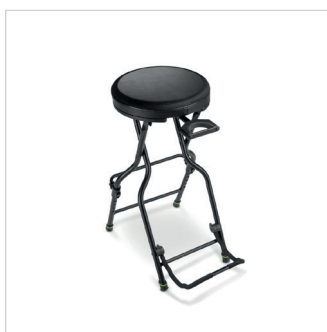

FEATURES

- Stable metal construction
- Adjustable footrest
- Universal, foldable body mount with foam padding
- Lockable padded guitar neck mount
- Comfortable and breathable seat

DESCRIPTION

Compactness is the key word here because who isn't familiar with forgetting their guitar stand in a hurry on the way to the gig, the stool at the concert venue not being comfortable and the guitar slipping off your leg because the stool is too high. For this there is now the Gravity® FG SEAT 1 musician seat with guitar stand. A smartly designed and compact musician seat with integrated stand and adjustable footrest for a bar-like feeling on every stage and at home.

The Gravity® FG SEAT 1 is a round stool designed for guitarists, bassists and singer-songwriters. It boasts some special features typical of Gravity products. Firstly, there is the design and functionality of the seat: It is made from a combination of leatherette and fabric. This ensures that the seat surface is breathable at the right places, which significantly increases sitting comfort. This combination also gives the stool a unique and appealing design.

In short, the Gravity® FG SEAT 1 is a compact 3-in-1 solution for you and your guitar!

SPECIFICATIONS

Product number	GFGSEAT1
Product type	Benches and Seats
Type	Guitar barstool
Stand material	Die-cast aluminum, steel
Stand surface	Powder coated
Seat diameter	340 mm
Seat material	Fabric, leatherette, foam material
Height adjustment	None
Height	720 mm
Max. load capacity	120 kg
Seat color	Black
For guitars with bodylength (maximum)	560mm
Adjustable footrest	180 - 300mm
Transport length	940mm
Weight	6.277 kg

FEATURES

- Stabile Metallkonstruktion
- Verstellbare Fußstütze
- Universelle Korpusaufnahme mit Schaumstoff Polsterung
- Verriegelbare gepolsterte Gitarrenhalsaufnahme
- Komfortable und Atmungsaktive Sitzfläche