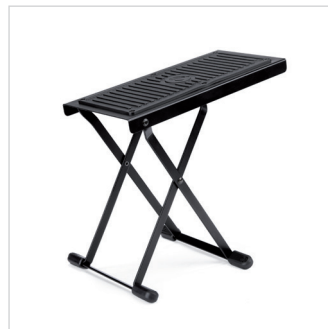

FEATURES

- 124 mm wide footrest
- 6 levels of height adjustment
- Non-slip rubber pad
- Wide footprint for increased stability
- Attractive design

Description

Designed to support the proper posture for playing classical guitar, this Gravity footrest offers 6 adjustable height levels from 18 to 255 mm to perfectly adapt to any player.

The rubber tipped feet are angled outwards to increase stability and prevent tipping over, and the extra wide construction with non-slip rubber pad provides a secure grip of any foot.

SPECIFICATIONS

Product number	GSFB01
Product type	Guitar Accessories
Material	Rubber, Steel
Color	Black
Height adjustment	6 increments
Height	180 - 255 mm
Width	124 mm
Length	300 mm
Weight	0.8 kg