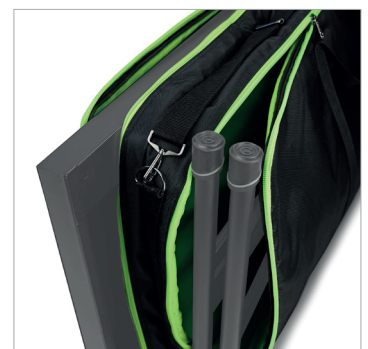

SPECIFICATIONS

Product number	GBGX2RDB
Product type	Stands and Tripod Accessories
Type	Transport bag
Color	Black
Material	1680D Nylon
Thickness of the padding	10 mm
Latch	Double zip
Length of shoulder strap	1150 mm
Width	1050 mm
Height	96 mm
Depth	550 mm
Weight	1.75 kg