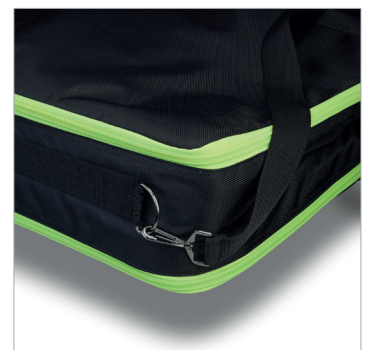

SPECIFICATIONS

Product number	GBGX2RDB
Product type	Stands and Tripod Accessories
Type	Transport bag
Color	Black
Material	1680D Nylon
Thickness of the padding	10 mm
Latch	Double zip
Length of shoulder strap	1150 mm
Width	1050 mm
Height	96 mm
Depth	550 mm
Weight	1.75 kg