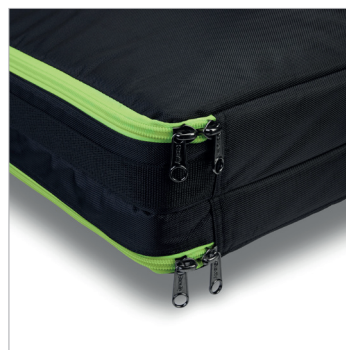

SPECIFICATIONS

Product number	GBGX2RDB
Product type	Stands and Tripod Accessories
Type	Transport bag
Color	Black
Material	1680D Nylon
Thickness of the padding	10 mm
Latch	Double zip
Length of shoulder strap	1150 mm
Width	1050 mm
Height	96 mm
Depth	550 mm
Weight	1.75 kg