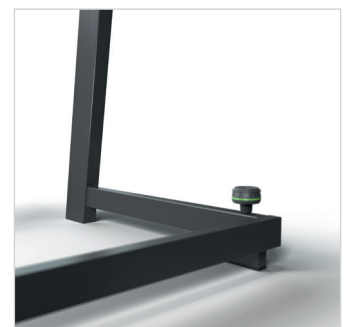

SPECIFICATIONS

Product number	GFT01
Product type	Studio & Recording Equipment Tables
Type	DJ Table
Material	Steel
Surface table	Powder coated
Color	Black
Max. support depth table	500 mm
Min. height table	680 mm
Max. height table	1090 mm
Width table	1190 mm
Depth table	560 mm
Max load table	50 kg
Weight	16.5 kg